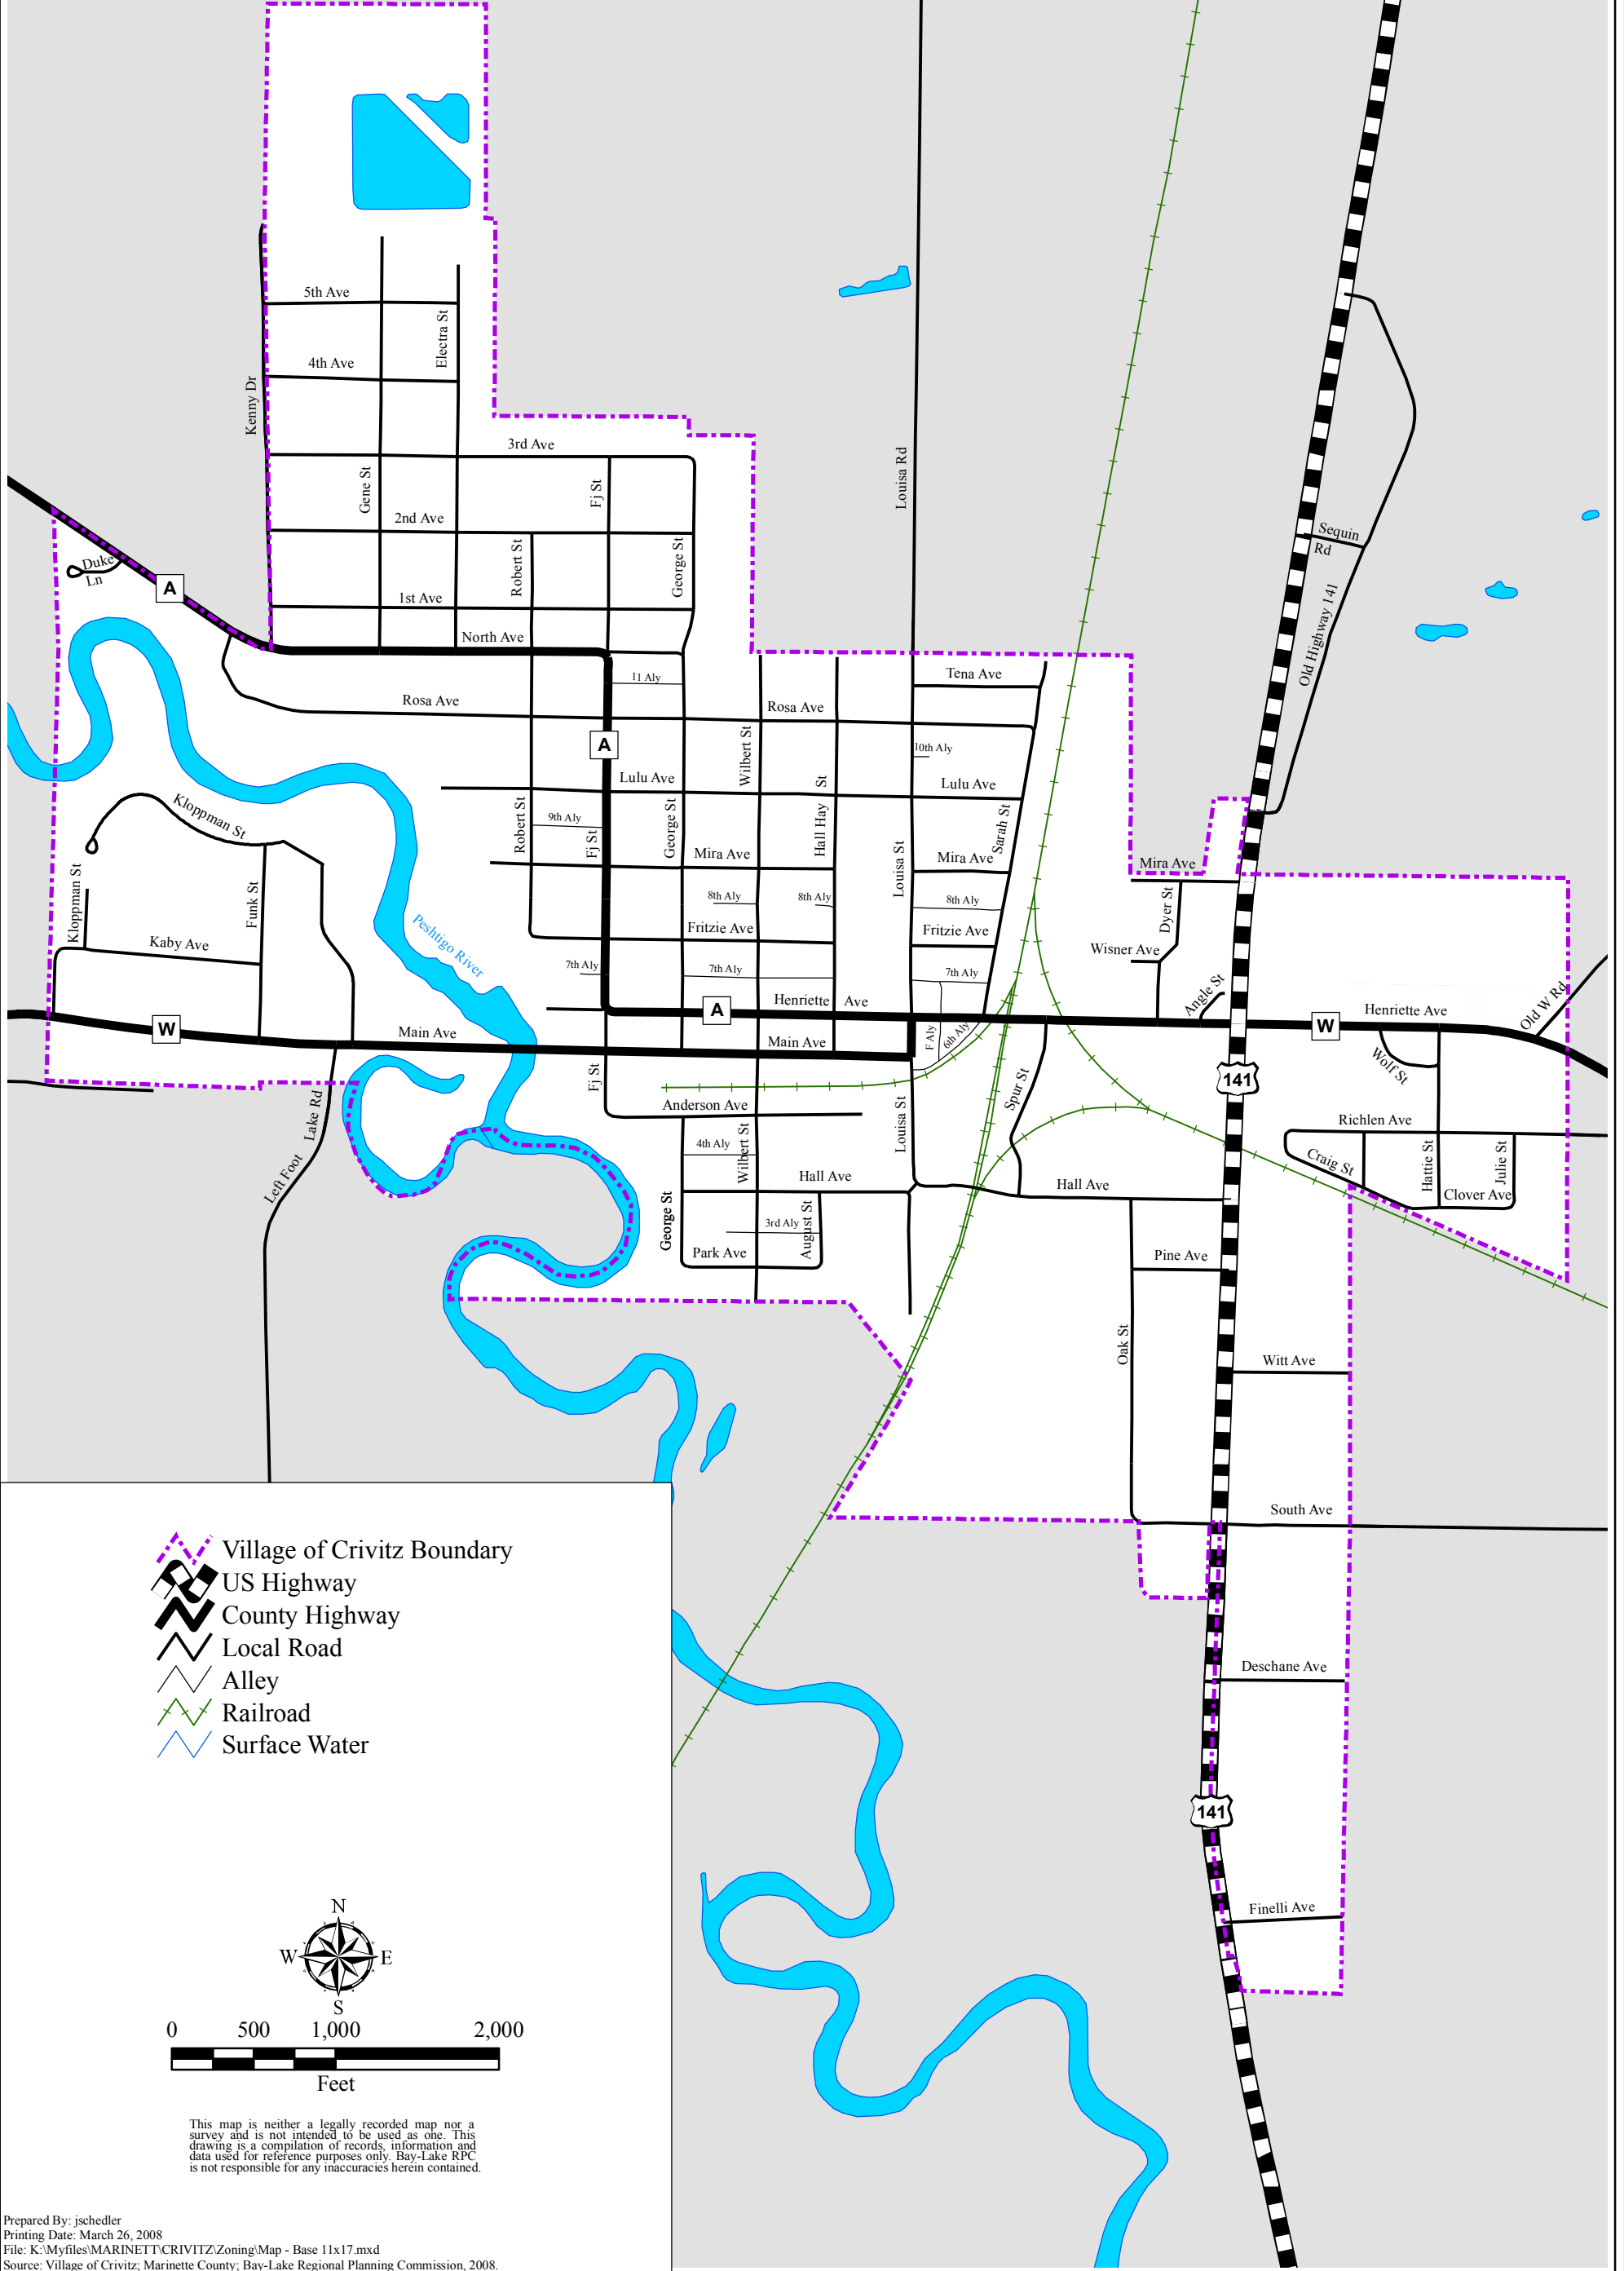

Base Map

Village of Crivitz

Marinette County, Wisconsin

- Village of Crivitz Boundary
- US Highway
- County Highway
- Local Road
- Alley
- Railroad
- Surface Water