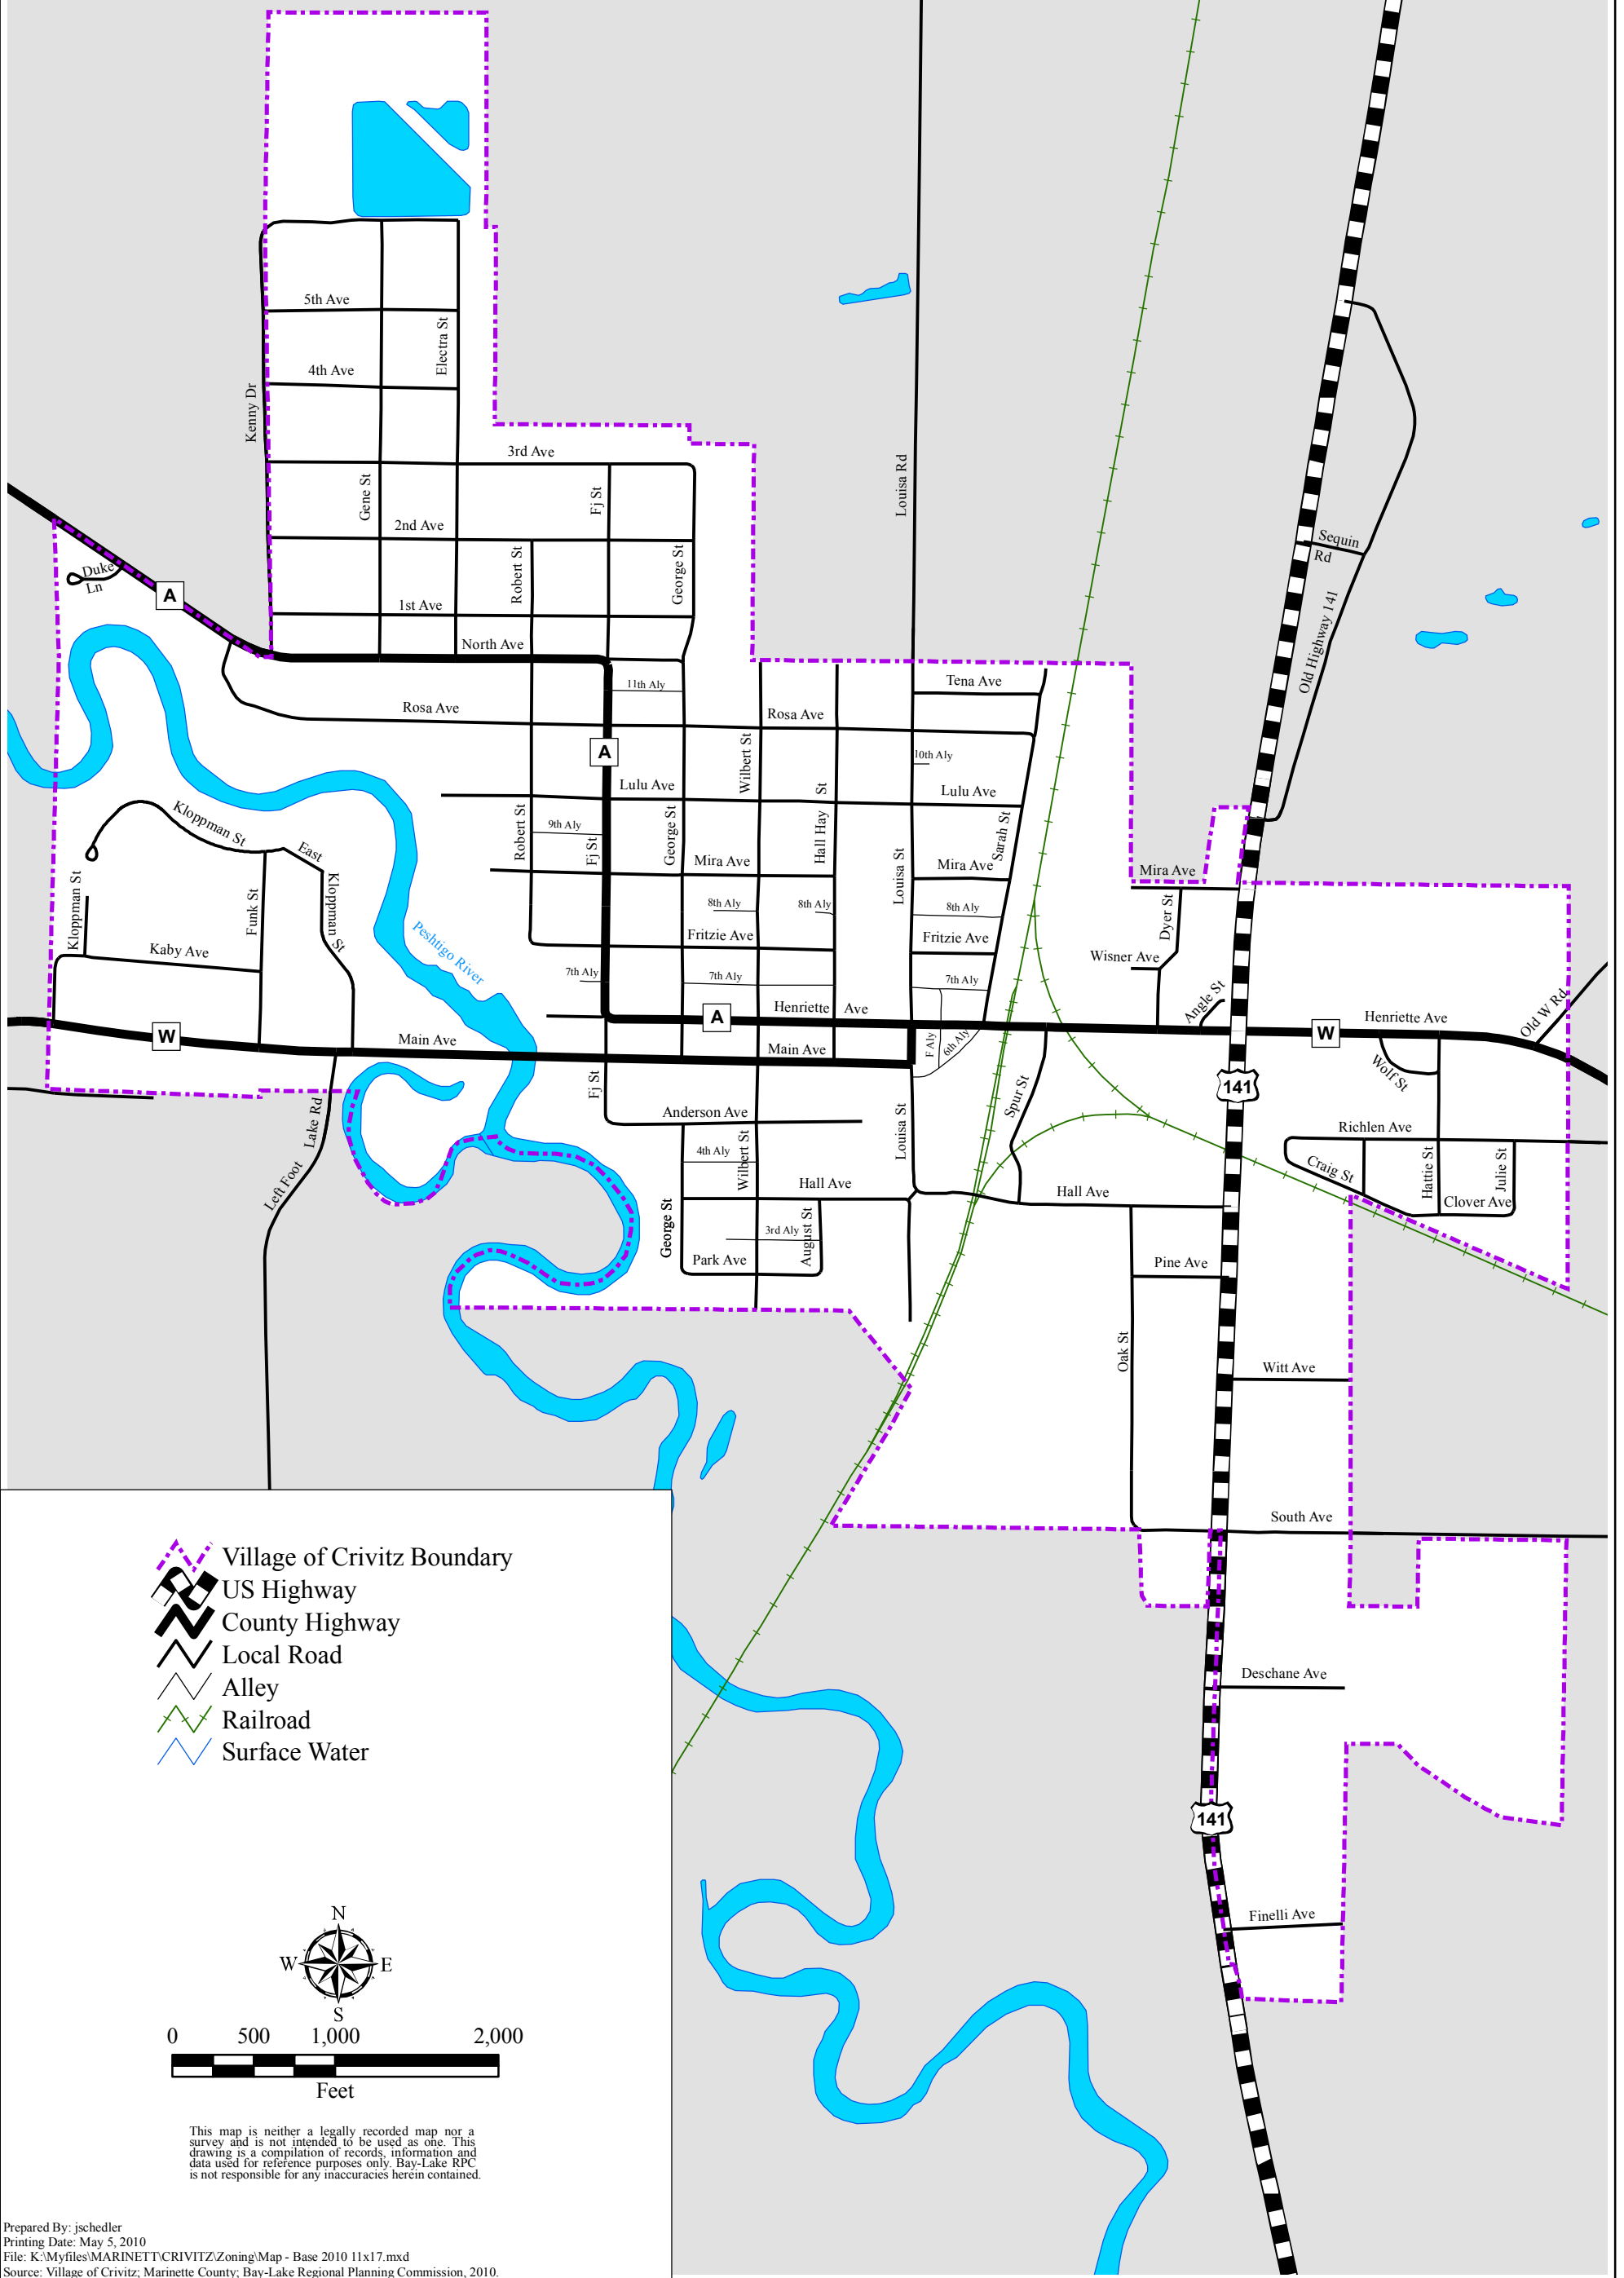

Base Map

Village of Crivitz

Marinette County, Wisconsin

- Village of Crivitz Boundary
- US Highway
- County Highway
- Local Road
- Alley
- Railroad
- Surface Water