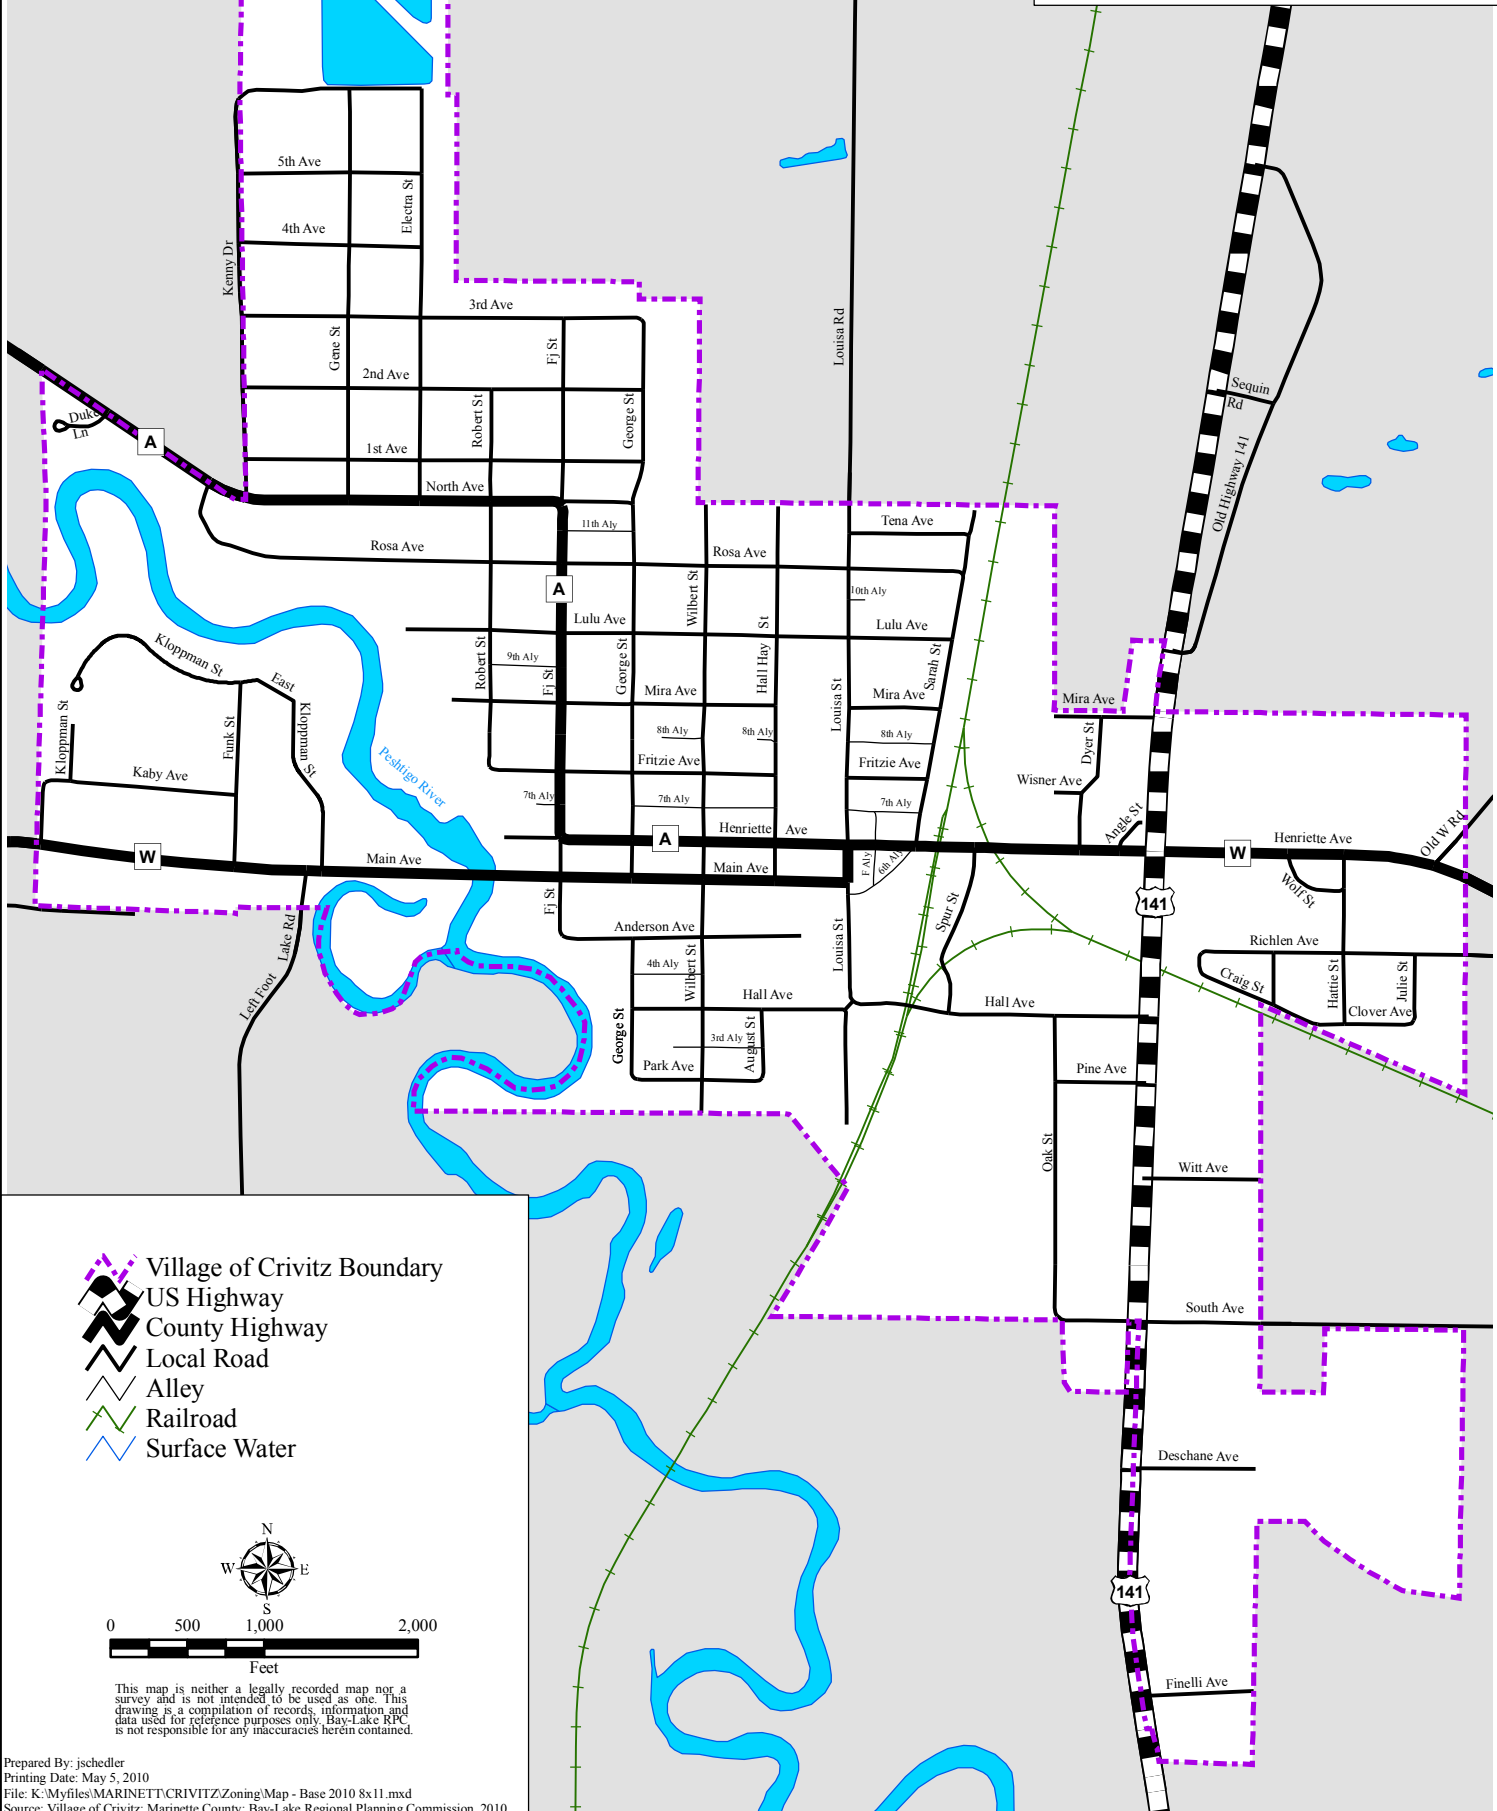

Base Map

Village of Crivitz

Marinette County, Wisconsin

- Village of Crivitz Boundary
- US Highway
- County Highway
- Local Road
- Alley
- Railroad
- Surface Water