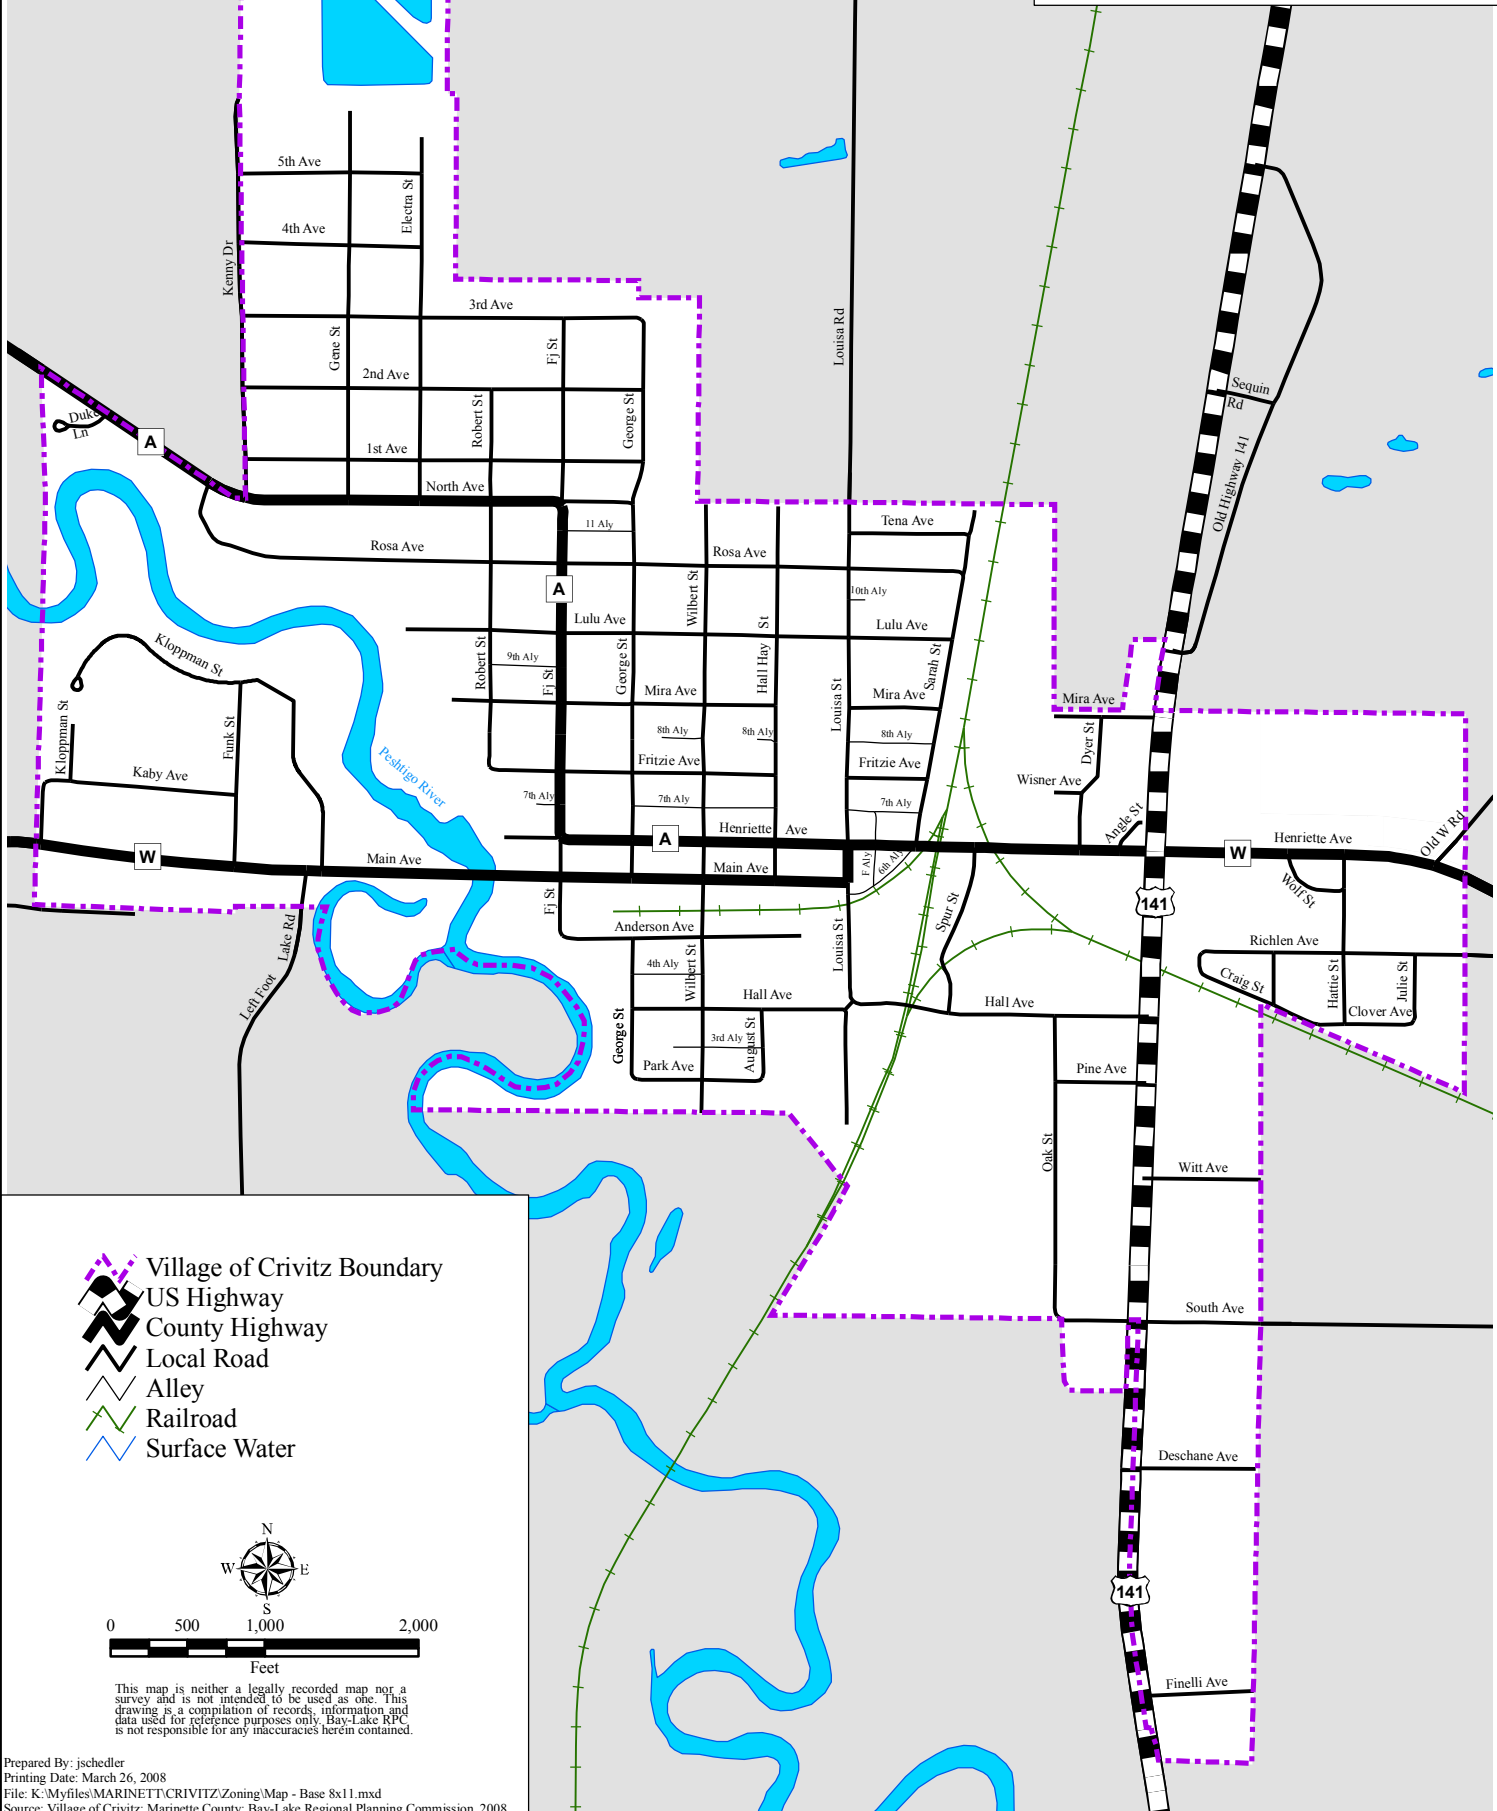

Base Map

Village of Crivitz

Marinette County, Wisconsin

- Village of Crivitz Boundary
- US Highway
- County Highway
- Local Road
- Alley
- Railroad
- Surface Water