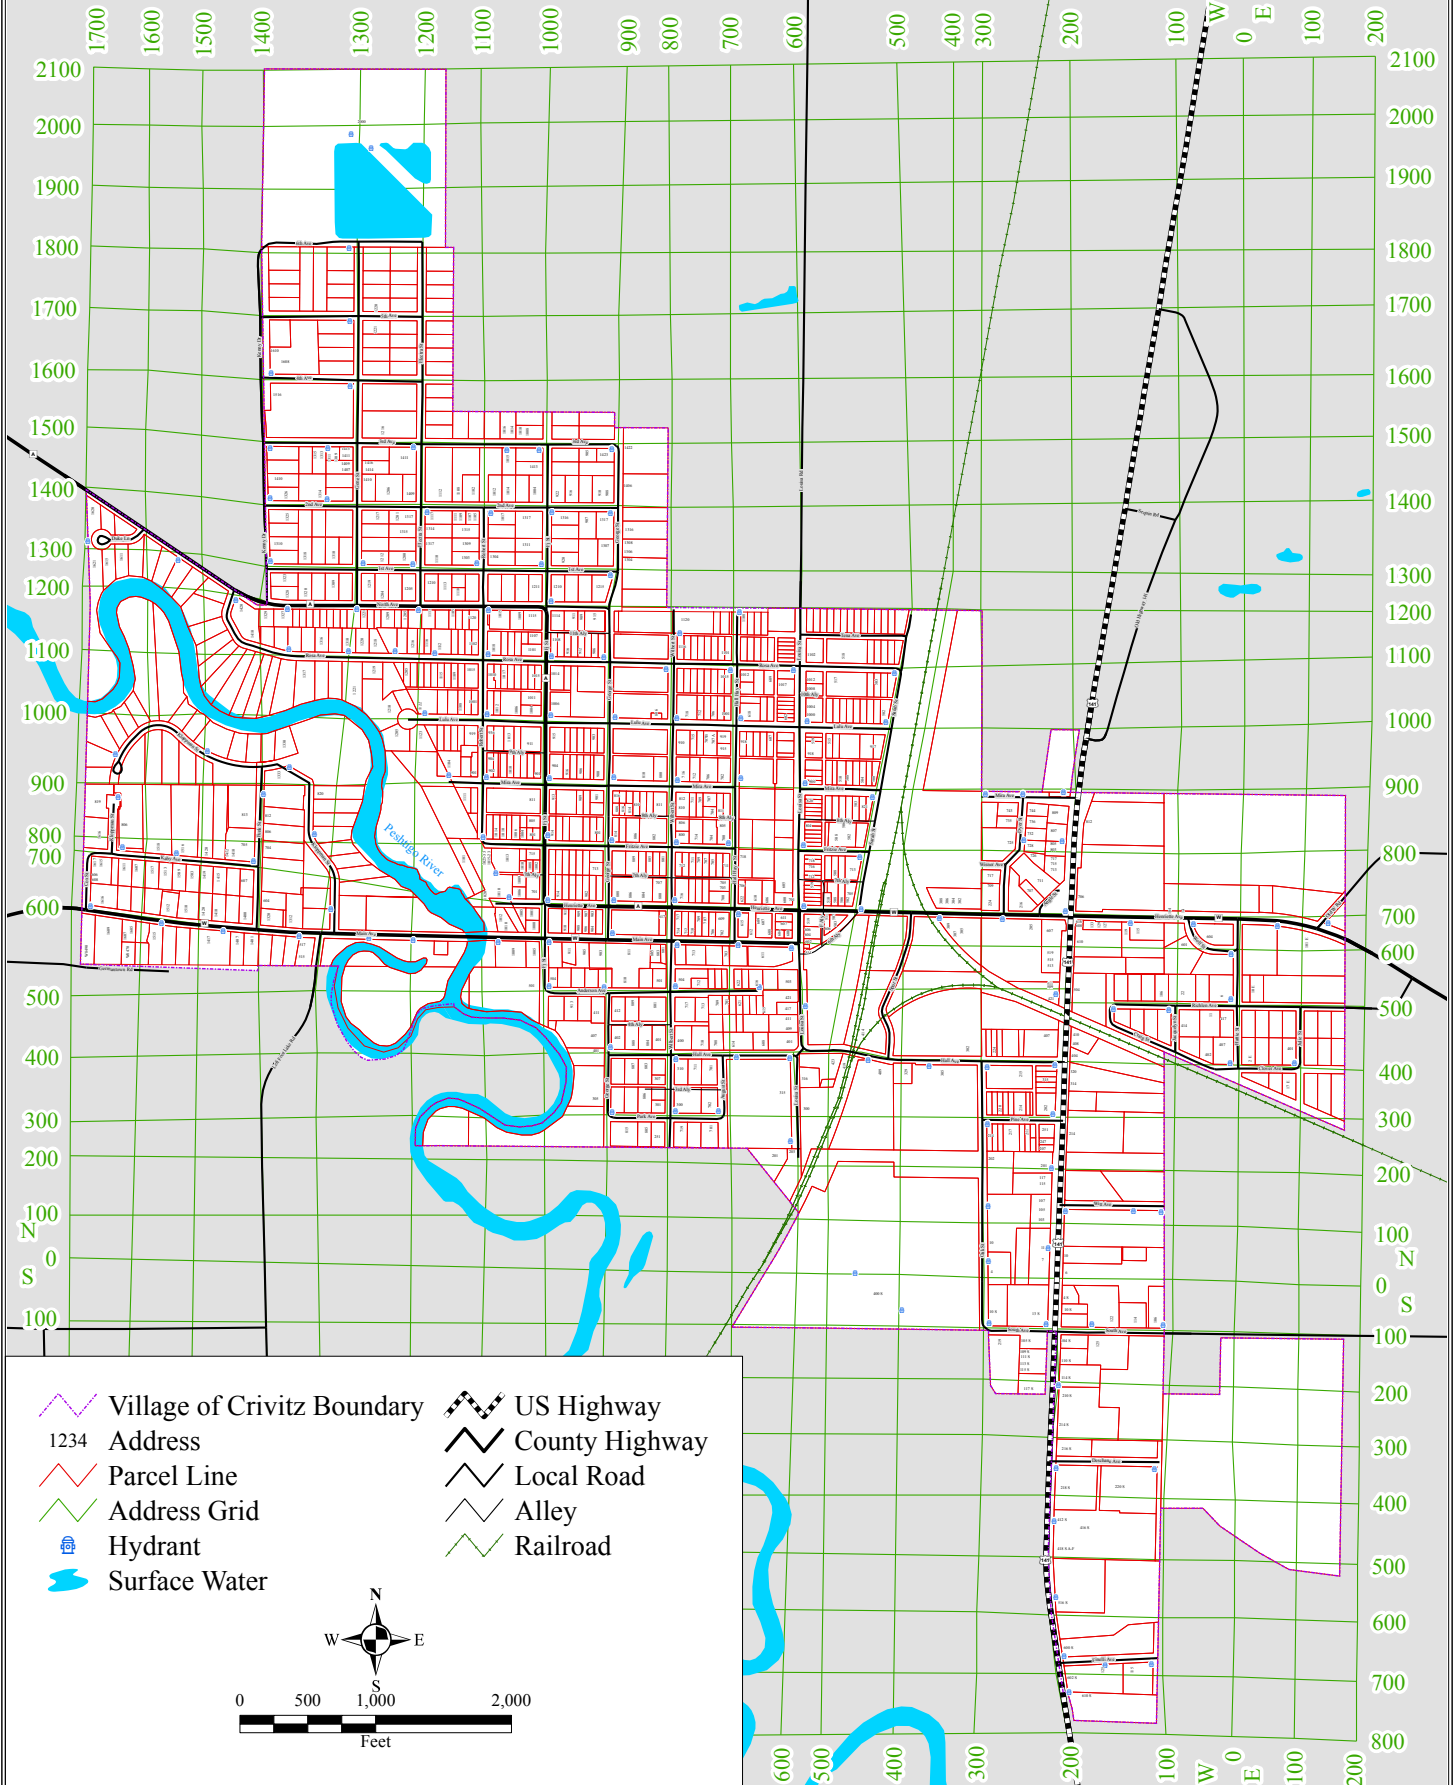

Address Map

Village of Crivitz

Marinette County, Wisconsin

- Village of Crivitz Boundary
- 1234 Address
- Parcel Line
- Address Grid
- Hydrant
- Surface Water
- US Highway
- County Highway
- Local Road
- Alley
- Railroad