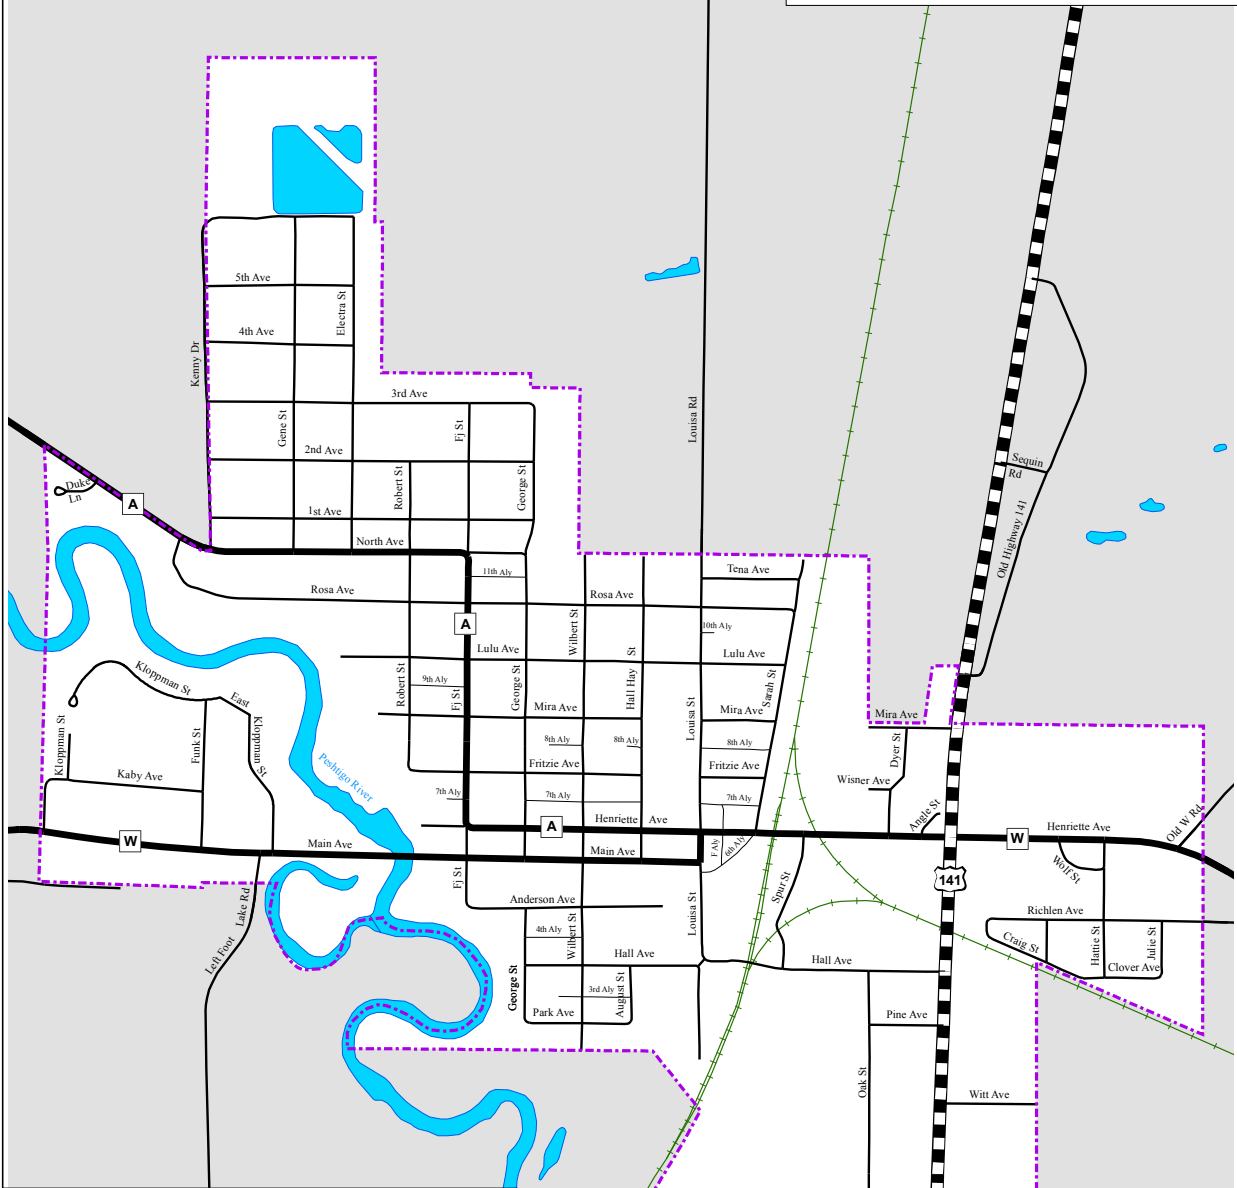

Base Map

Village of Crivitz

Marinette County, Wisconsin

- Village of Crivitz Boundary
- US Highway
- County Highway
- Local Road
- Alley
- Railroad
- Surface Water