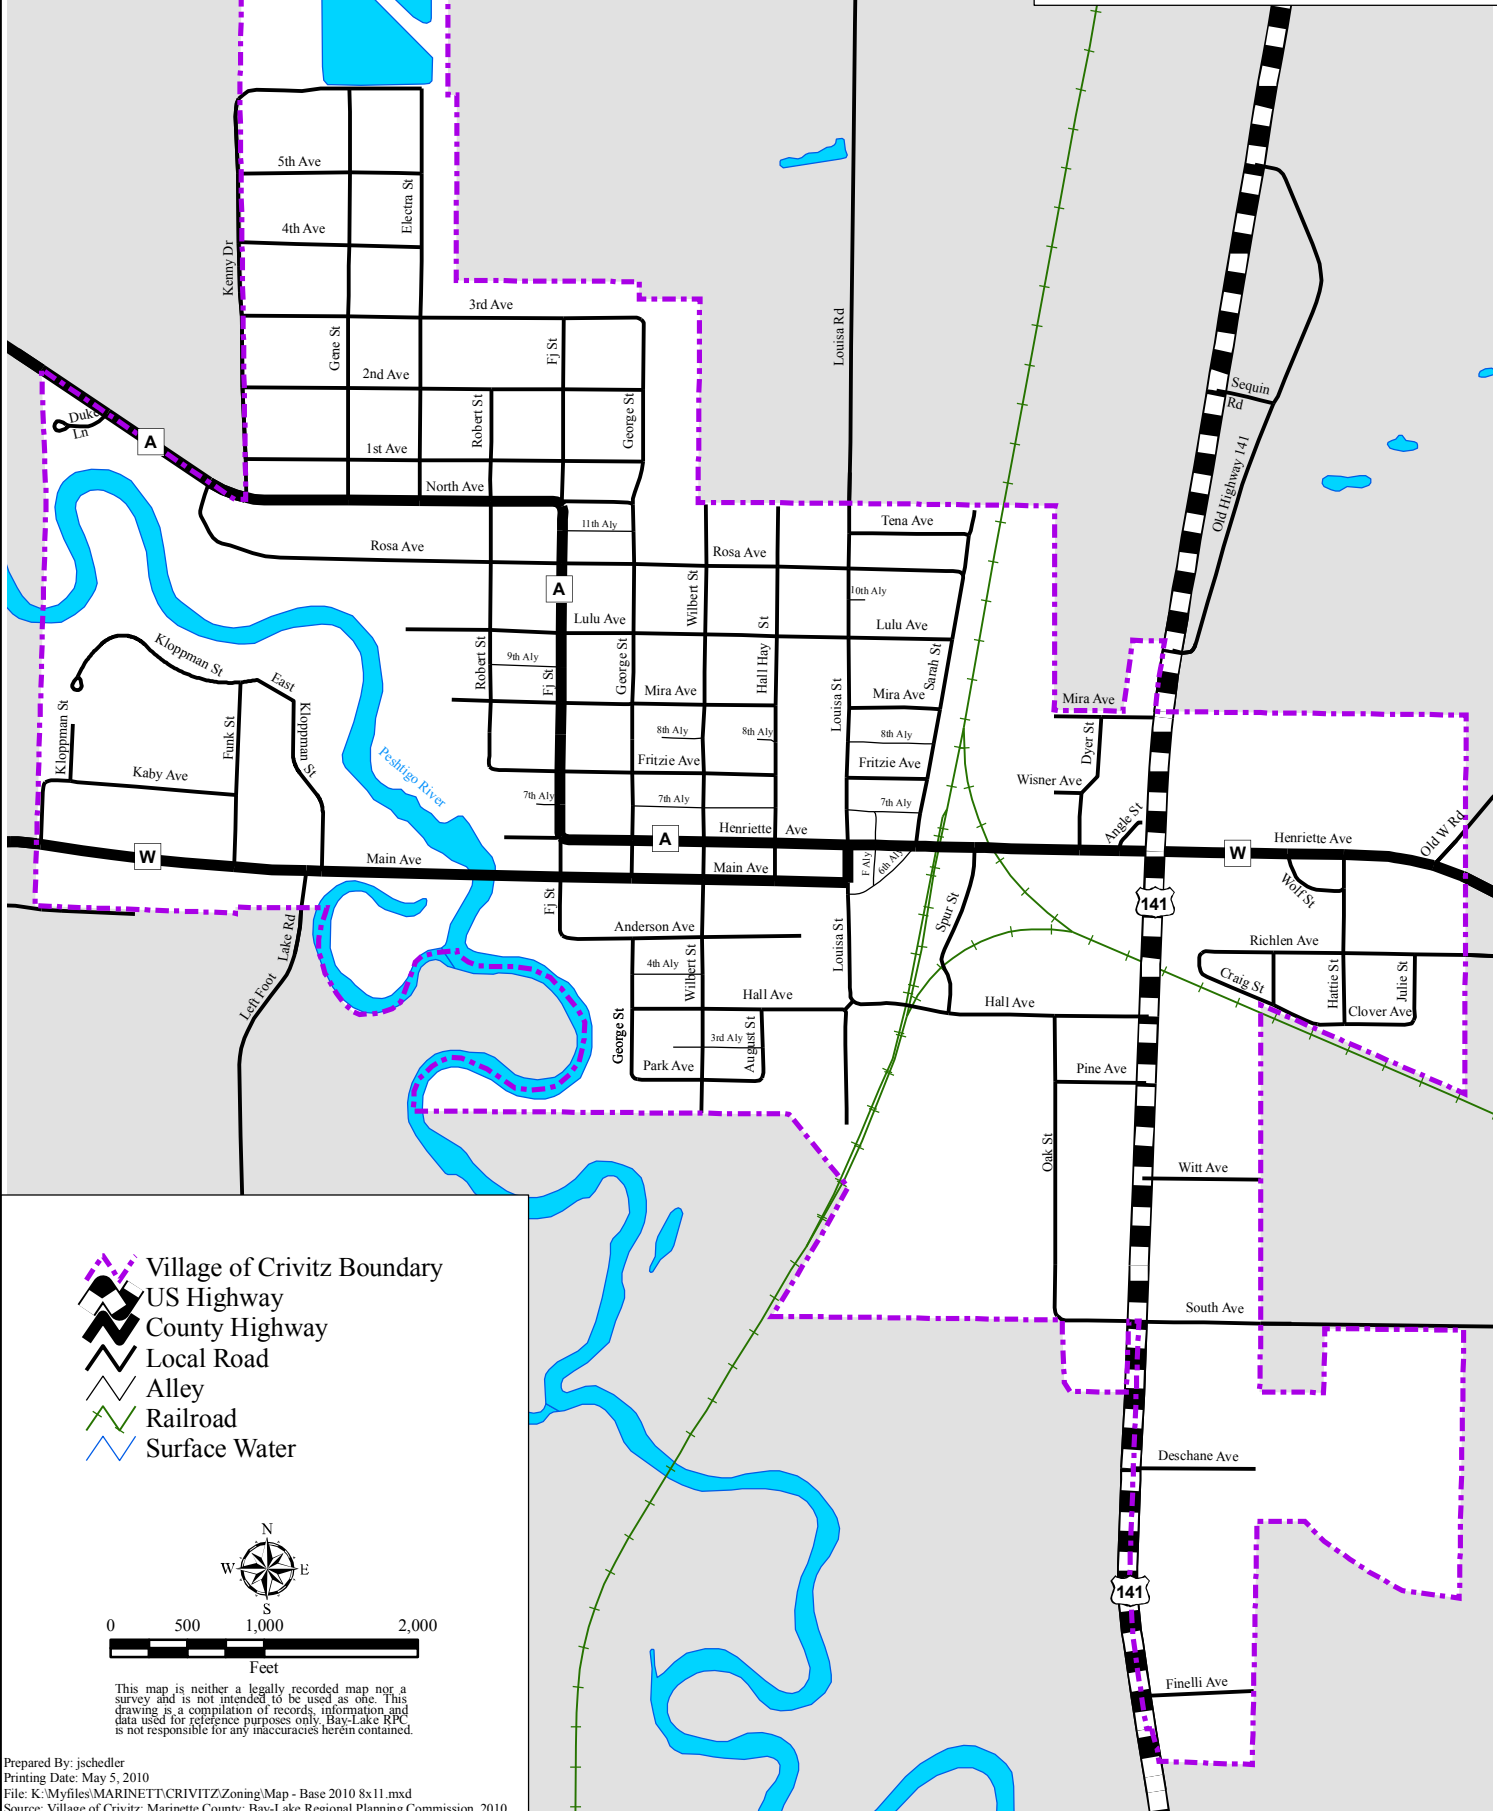

Base Map

Village of Crivitz

Marinette County, Wisconsin

- Village of Crivitz Boundary
- US Highway
- County Highway
- Local Road
- Alley
- Railroad
- Surface Water